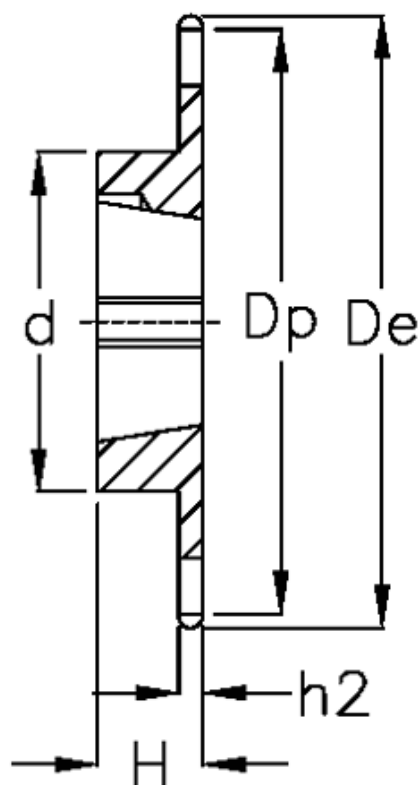

Data Sheet

Article number: 616031009027

Description: Taperbored sprocket 20 B-1 Z=27 simplex
for bushing 3020

Measures

C	= 3.5
d	= 150
De	= 288.6
Dp	= 273.4
For bush	= 3020
For chain size	= 1 1/4" x 3/4"
For chain type	= 20 B-1
H	= 51

h1	= 18.5
Material	= Stål
Number of teeth	= 27